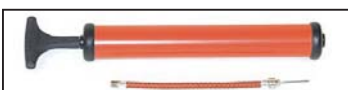

- Goals
- Cones
- Training Equipment
- Corner Flags
- Discs
- Videos
- Nets
- Referee Equipment
- Line Paint/Markers
- Balls
- Referee Uniforms
- Paint Machinery
- Ball Bags
- Coaches Aids
- Gifts

“ We have been a customer of BMW Sports for many years now and have always been impressed by their customer support and quality of their products. Our orders always arrive quickly and they are a pleasure to deal with. We would recommend them to anyone. ”